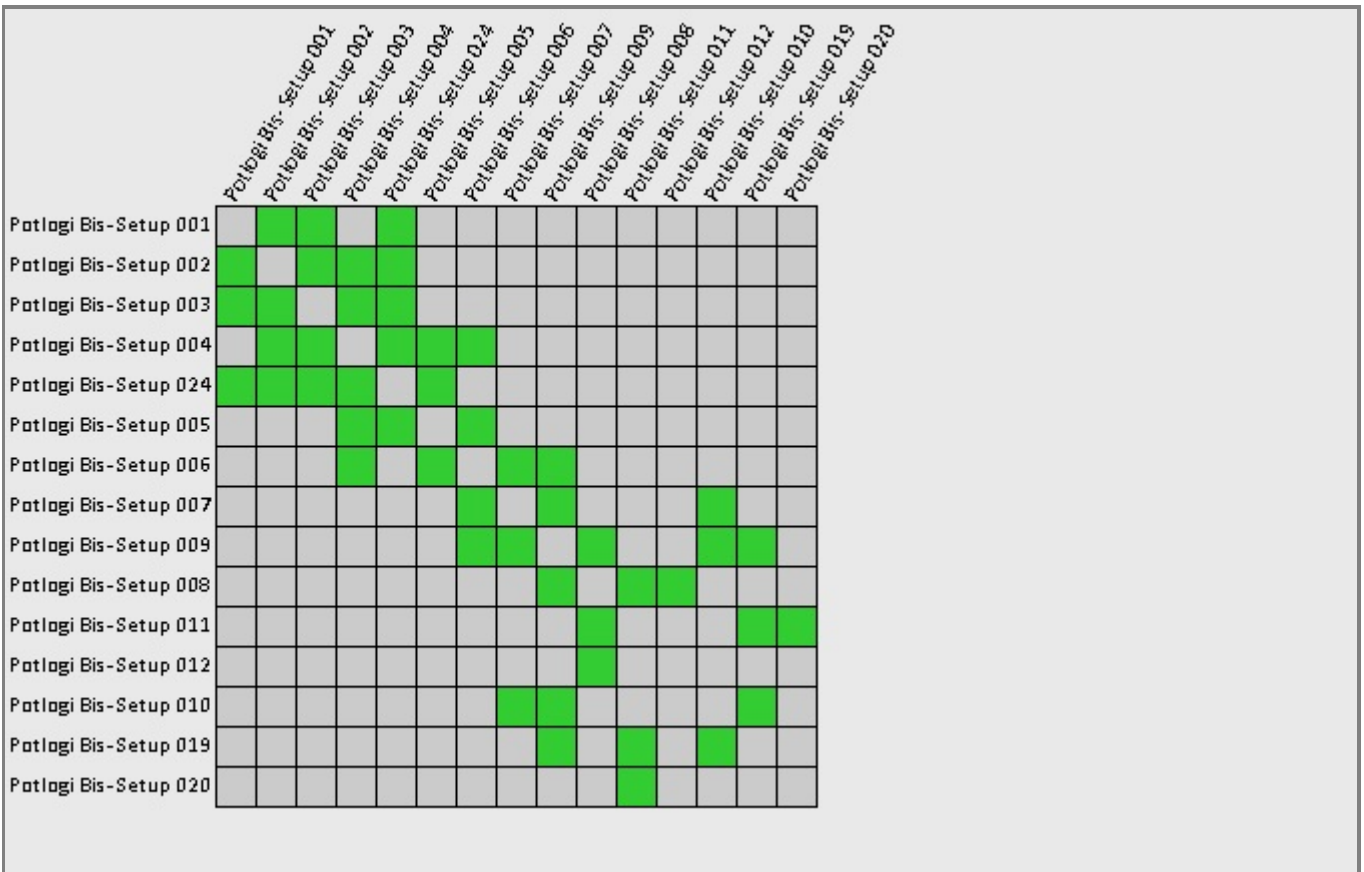

Cloud-to-Cloud
 0.007 m ✓

Target Error
 --

Max error of 0.025 m.

Max error of 0.030 m.

Error greater than 0.030 m.

Link-Quality Matrix #1 -

Link-Quality Matrix #2 -

Link Error Results