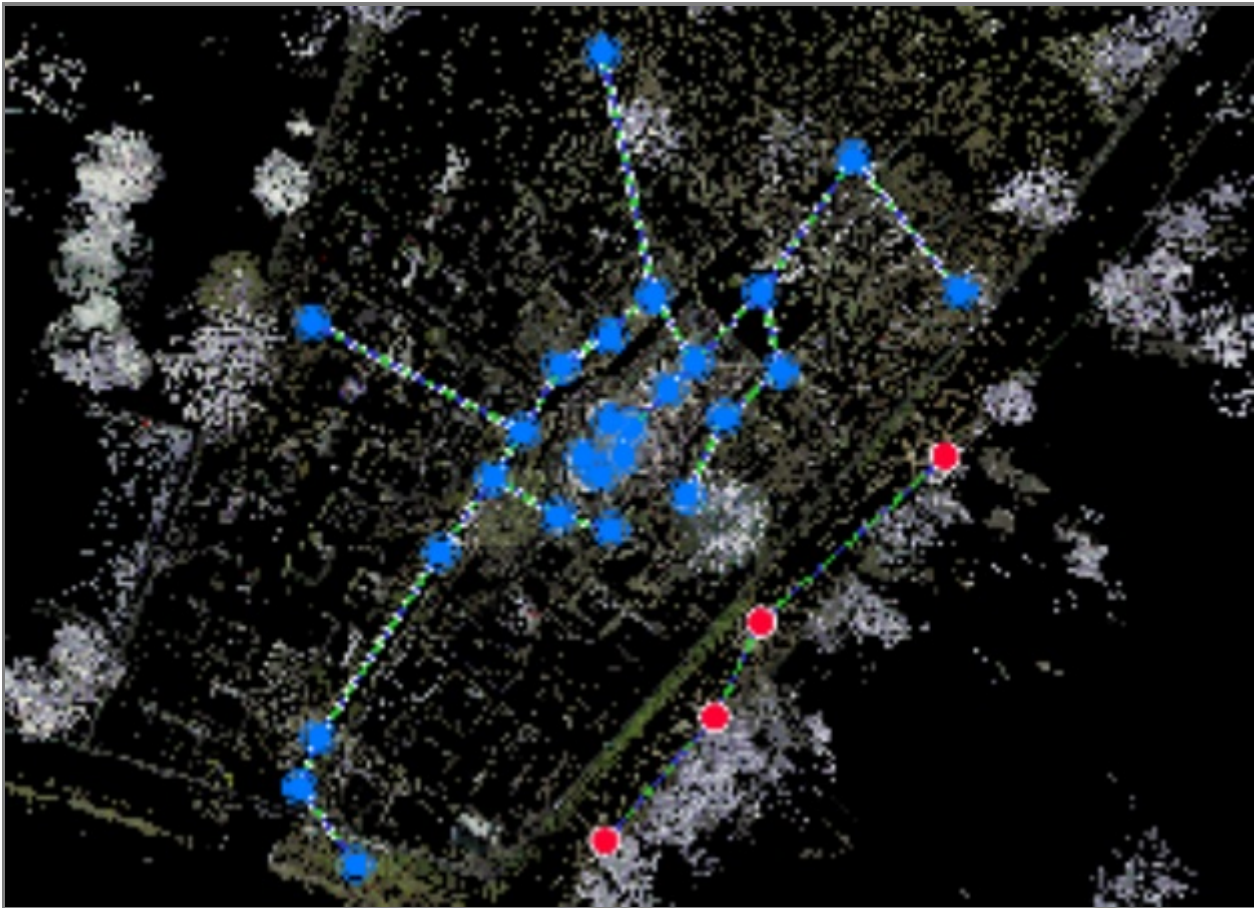

Link Name	Setup 1	Setup 2	Overlap	Abs. Mean Error
Link 51	Potlogi Bis- Setup 024	Potlogi Bis- Setup 004	34 %	0.004 m
		Cloud to Cloud Target	Mean Target Error:	0.004 m --

Link Name	Setup 1	Setup 2	Overlap	Abs. Mean Error
Link 52	Potlogi Bis- Setup 010	Potlogi Bis- Setup 007	34 %	0.006 m
		Cloud to Cloud		0.006 m
		Target	Mean Target Error:	--

Link Name	Setup 1	Setup 2	Overlap	Abs. Mean Error
Link 53	Potlogi Bis- Setup 007	Potlogi Bis- Setup 009	59 %	0.003 m
		Cloud to Cloud		0.003 m
		Target	Mean Target Error:	--

Link Name	Setup 1	Setup 2	Overlap	Abs. Mean Error
Link 54	Potlogi Bis- Setup 020	Potlogi Bis- Setup 023	46 %	0.008 m
		Cloud to Cloud		0.008 m
		Target	Mean Target Error:	--

Verify Summary

Graphics

Potlogi Bis-1

ProjectIcon

View 1

View 2

View 3