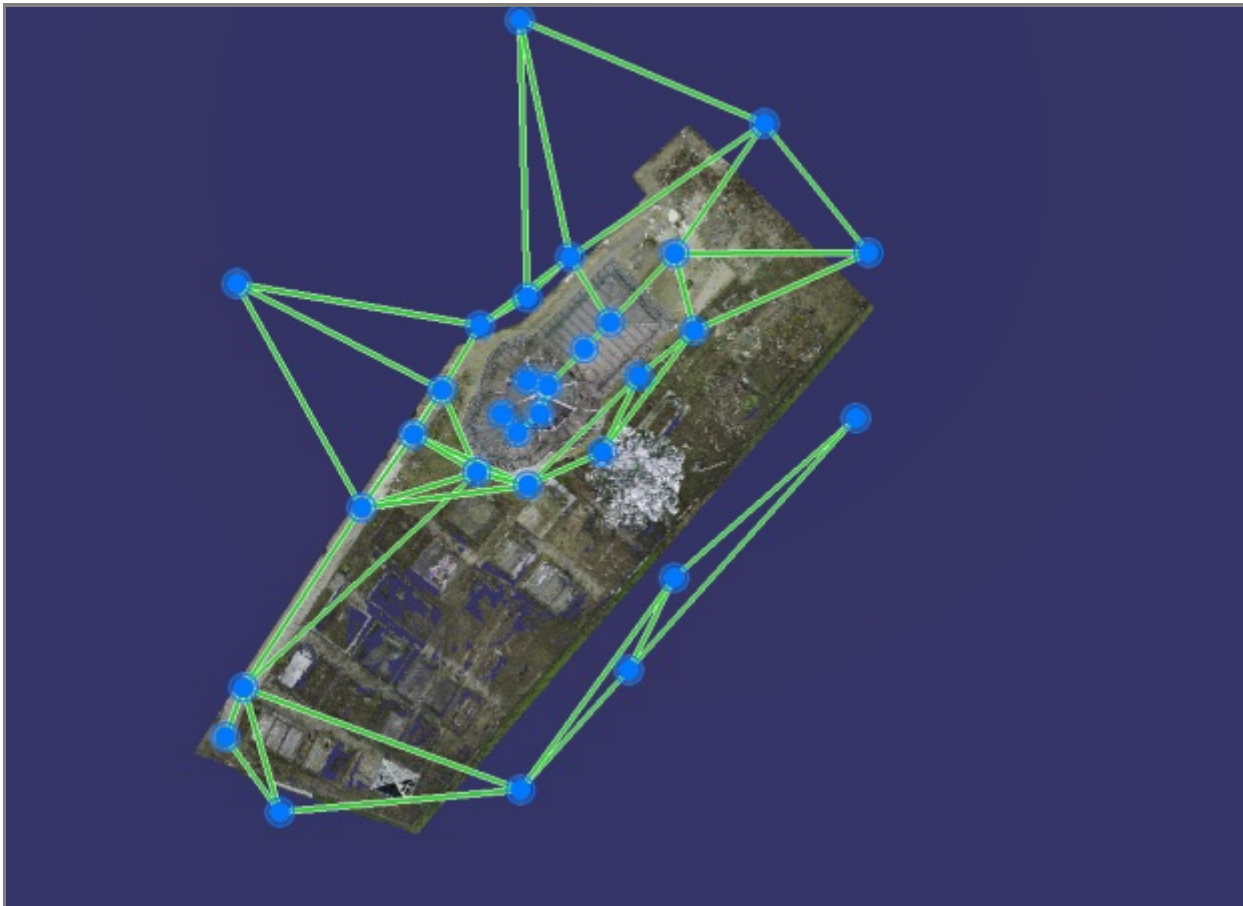

Link Name	Setup 1	Setup 2	Overlap	Abs. Mean Error
Link 53	Potlogi Bis- Setup 007	Potlogi Bis- Setup 009	59 %	0.003 m
		Cloud to Cloud		0.003 m
		Target	Mean Target Error:	--

Link Name	Setup 1	Setup 2	Overlap	Abs. Mean Error
Link 54	Potlogi Bis- Setup 020	Potlogi Bis- Setup 023	46 %	0.008 m
		Cloud to Cloud		0.008 m
		Target	Mean Target Error:	--

Verify Summary

Graphics

Potlogi Bis-1

ProjectIcon

View 1

View 2

View 3